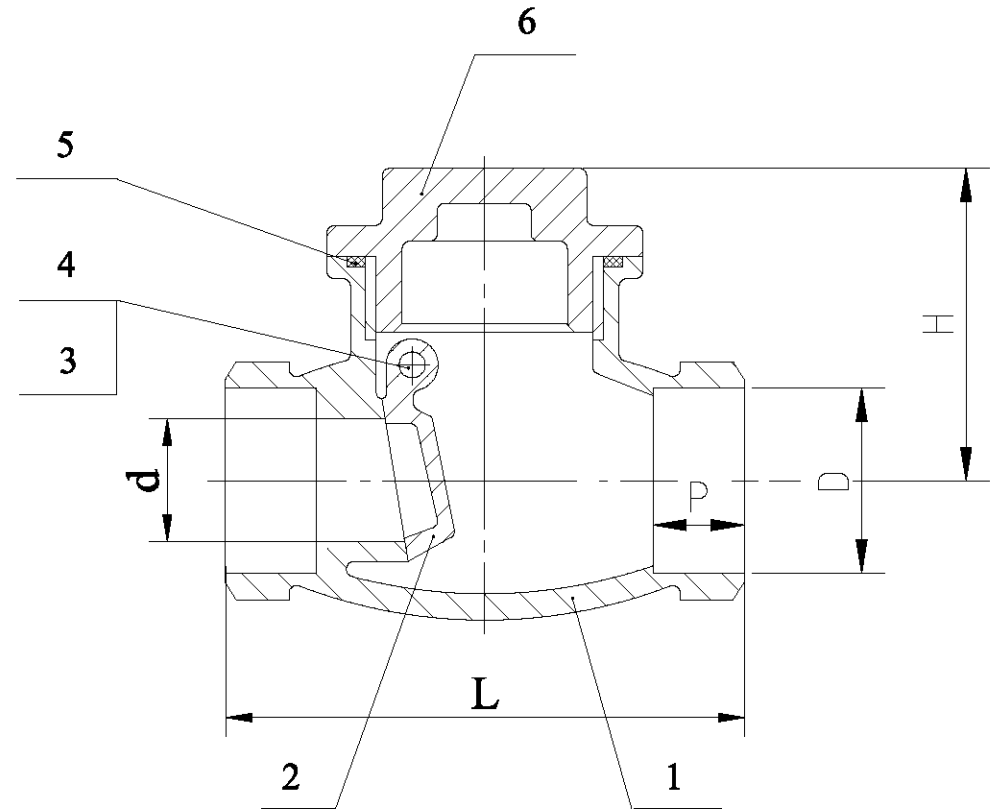

SIZE	d	L	H	D	P	Kgs
1/4"	10	65	42	14	10	0.32
3/8"	12	65	42	17.6	10	0.31
1/2"	15	65	42	21.7	10	0.30
3/4"	20	80	50	27.3	13	0.43
1"	25	90	58	34.1	13	0.68
1 1/4"	32	105	62	42.8	13	1.05
1 1/2"	40	120	72	48.7	13	1.38
2"	50	140	81	61.1	16	1.98
2 1/2"	64	164	94	77	16	2.82
3"	73	190	103	90	16	3.90
4"	94	240	136	115.2	20	9.10

ITEM	PART	MATERIAL	QTY.
1	Body	CF8M	1
2	Disc	CF8M	1
3	Pipe Plug	SS316	1
4	Plug Gasket	PTFE	1
5	Body Gasket	PTFE	1
6	Cap	CF8M	1

				MATERIAL	CF8M	G.C. SUPPLIES UK LIMITED
				QUANTITY		
				SCALE		PRODUCTS NAME
				WEIGHT		
					SUPPLY STATUS	PART NAME
MARK			SIGN	DATE:		ETG-CK1
DESIGNED	李	2015. 11. 11	REVIEWED			
APPROVED			DATE:	12.06.29	PAGE1 OF 1	