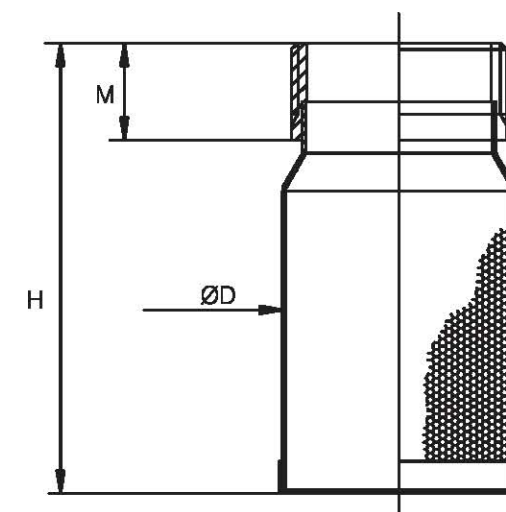

Size	DN	Dimensions in mm		Hole	Weight in gr
		H	M	ØD mm	
3/8"	8	55	15	1,0	12
1/2"	15	55	15	1,0	15
3/4"	20	62	15	1,0	25
1"	25	71	15	1,0	34
1"1/4	32	80	20	1,0	52
1"1/2	40	90	20	1,0	62
2"	50	101	20	1,0	86
2"1/2	65	111	25	1,8	135
3"	80	125	25	1,8	168
4"	100	144	25	1,8	253

G.C. SUPPLIES UK LTD
TEL:+44 (0) 161-681-8114
FAX:+44 (0) 161-947-0148

DESC.

BSP Screwed Suction
Basket Filter

DRAWING #

ETG FVB

APPROVED BY.

DATE

2013.05.03